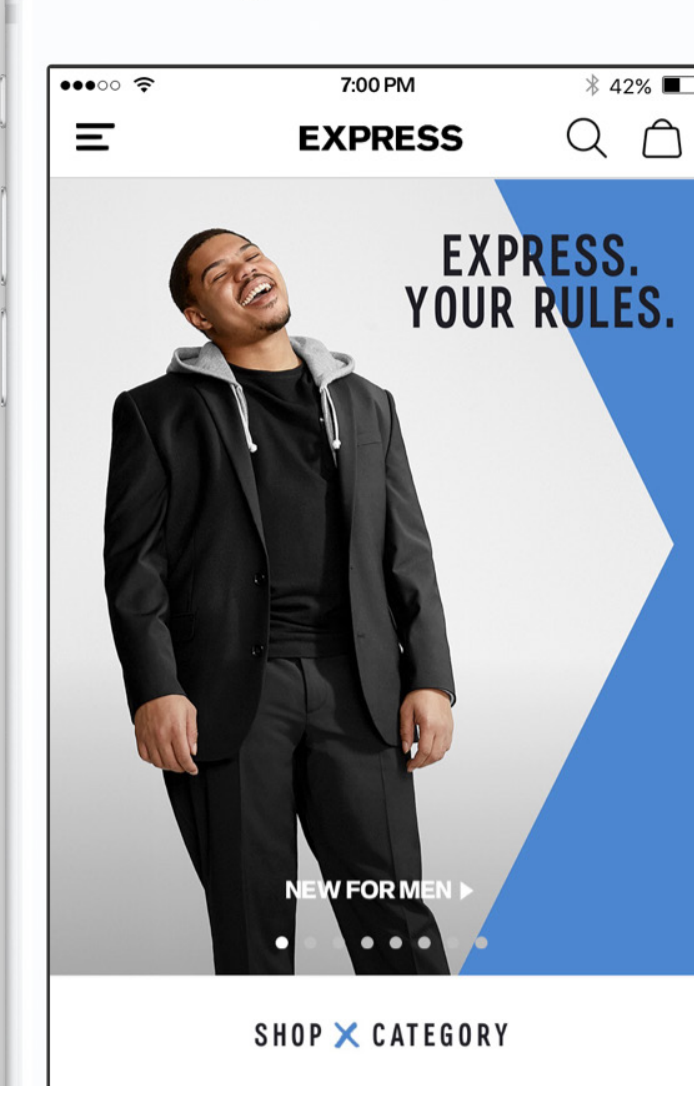

[GIFT CARDS](#)

[THE EDIT X EXPRESS](#)

[FIND A STORE](#)

How do you #ExpressLife?

Download the App & get 15% off**

TOUCH & GO

Download the Express App for fast, easy shopping. (Oh, and 15% off).

[LEARN MORE ▶](#)

WELCOME

The styles you love, right at your fingertips.

DISCOVER

See what's trending now.

ENGAGE

View your EXPRESS NEXT points, Rewards & offers with My Express.

EXPERIENCE

You pick a SmartGift™, they choose a size & color.