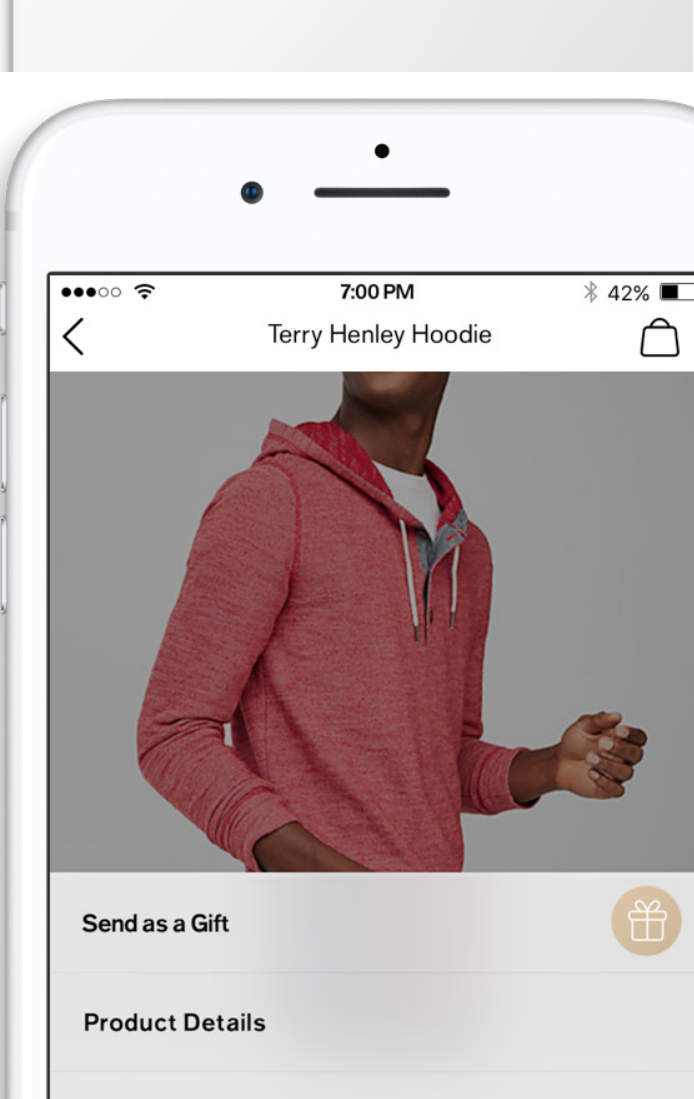

[GIFT CARDS](#)

[THE EDIT X EXPRESS](#)

[FIND A STORE](#)

How do you #ExpressLife?

Download the App & get 15% off**

TOUCH & GO

Download the Express App for fast, easy shopping. (Oh, and 15% off).

[LEARN MORE ▶](#)

WELCOME

The styles you love, right at your fingertips.

DISCOVER

See what's trending now.

ENGAGE

View your EXPRESS NEXT points, Rewards & offers with My Express.

EXPERIENCE

You pick a SmartGift™, they choose a size & color.